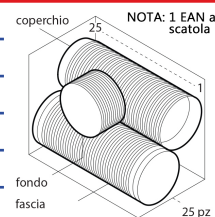

PRODUCT DIMENSIONS

	External Dims.	(var.)	Internal Dims.	(var.)	Bottom Dims.	(var.)
Lenght (cm)	-	-	-	-	-	-
Width (cm)	-	-	-	-	-	-
Diameter (cm)	21,5 cm	± 5%	-	-	-	-
Height (cm)	6 cm	± 5%	-	-	-	-
Useful Capacity	10 porzioni	± 5%	Capacity on top	-	-	-

MATERIAL SPECIFICATIONS

Type of Material	PS POLYSTYRENE FOOD GRADE TRANSPARENT OR COLOURED
Material Composition	-
Density (g/cm3)	1,05 ± 5%

PRODUCT SPECIFICATIONS

Net Weight (g)	182 g	± 5%
Working load limit (Pa)	N/A	
Max temperature of use	+40°C for over 6 months	
Min temperature of use	-18°C for over 6 months	
Suitable for food contact*	Suitable for all foods	
Repeated use for 125 washes up to 65°C	YES	
Use in freezer (<-18°C)	NO	Use in blast chiller NO
Use in convection oven	NO	Use in microwave NO
Sterilization process	NO	Pasteurization process NO

* In compliance with EU Regulations 10/2011, 1935/2004 and Italian laws. Declaration of conformity available on request.

PACKAGING

BOX

Dimensions (cm)	L 34,4 x P 56,4 x H 44,4 cm
Volume	0,086143104 mc
Gross Weight Box	5,43 Kg
Qty. per package	25 PCS
Packages per box	1
Total Qty.	25 PCS

PALLET

Dimensions (cm)	L 80 x P 120 x H 230 cm - Configurazione PALLETEURO SCH3 (20)
Pallet Volume	2,208 mc
Pallet Height (cm)	230 cm
Pallet Gross Weight (kg)	128,60 kg
Boxes per Pallet	20
Layers per Pallet	5
Boxes per Layer	4
Boxes on top	-
Qty. per Pallet	500 PCS