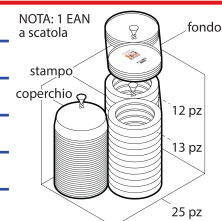

PRODUCT DIMENSIONS

	External Dims.	(var.)	Internal Dims.	(var.)	Bottom Dims.	(var.)
Lenght (cm)	-	-	-	-	-	-
Width (cm)	-	-	-	-	-	-
Diameter (cm)	24 cm	± 5%	-	-	-	-
Height (cm)	6 cm	± 5%				
Useful Capacity	12 porzioni	± 5%	Capacity on top		-	-

MATERIAL SPECIFICATIONS

Type of Material	PS POLYSTYRENE FOOD GRADE TRANSPARENT OR COLOURED
Material Composition	-
Density (g/cm3)	1,05 ± 5%

PRODUCT SPECIFICATIONS

Net Weight (g)	270 g	± 5%
Working load limit (Pa)	N/A	
Max temperature of use	+40°C for over 6 months	
Min temperature of use	-18°C for over 6 months	
Suitable for food contact*	Suitable for all foods	
Repeated use for 125 washes up to 65°C	YES	
Use in freezer (<-18°C)	NO	Use in blast chiller NO
Use in convection oven	NO	Use in microwave NO
Sterilization process	NO	Pasteurization process NO

* In compliance with EU Regulations 10/2011, 1935/2004 and Italian laws. Declaration of conformity available on request.

PACKAGING

BOX

Dimensions (cm)	L 34,4 x P 56,4 x H 44,4 cm
Volume	0,086143104 mc
Gross Weight Box	7,63 Kg
Qty. per package	25 PCS
Packages per box	1
Total Qty.	25 PCS

PALLET

Dimensions (cm)	L 80 x P 120 x H 230 cm - Configurazione PALLETEURO SCH3 (20)
Pallet Volume	2,208 mc
Pallet Height (cm)	230 cm
Pallet Gross Weight (kg)	172,60 kg
Boxes per Pallet	20
Layers per Pallet	5
Boxes per Layer	4
Boxes on top	-
Qty. per Pallet	500 PCS