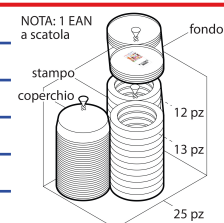

PRODUCT DIMENSIONS

	External Dims.	(var.)	Internal Dims.	(var.)	Bottom Dims.	(var.)
Lenght (cm)	-	-	-	-	-	-
Width (cm)	-	-	-	-	-	-
Diameter (cm)	30 cm	± 5%	-	-	-	-
Height (cm)	6 cm	± 5%	-	-	-	-
Useful Capacity	16 porzioni	± 5%	Capacity on top	-	-	-

MATERIAL SPECIFICATIONS

Type of Material	PS POLYSTYRENE FOOD GRADE TRANSPARENT OR COLOURED
Material Composition	-
Density (g/cm3)	1,05 ± 5%

PRODUCT SPECIFICATIONS

Net Weight (g)	415 g	± 5%
Working load limit (Pa)	N/A	
Max temperature of use	+40°C for over 6 months	
Min temperature of use	-18°C for over 6 months	
Suitable for food contact*	Suitable for all foods	
Repeated use for 125 washes up to 65°C	YES	
Use in freezer (<-18°C)	NO	Use in blast chiller NO
Use in convection oven	NO	Use in microwave NO
Sterilization process	NO	Pasteurization process NO

* In compliance with EU Regulations 10/2011, 1935/2004 and Italian laws. Declaration of conformity available on request.

PACKAGING

BOX

Dimensions (cm)	L 39,9 x P 59,4 x H 52,9 cm
Volume	0,125376174 mc
Gross Weight Box	11,465 Kg
Qty. per package	25 PCS
Packages per box	1
Total Qty.	25 PCS