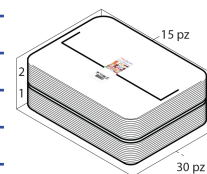

PRODUCT DIMENSIONS

	External Dims.	(var.)	Internal Dims.	(var.)	Bottom Dims.	(var.)
Lenght (cm)	40 cm	± 5%	35,5 cm	± 5%	36,5 cm	± 5%
Width (cm)	30 cm	± 5%	25,5 cm	± 5%	27 cm	± 5%
Diameter (cm)	-	-	-	-	-	-
Height (cm)	1,5 cm	± 5%				
Useful Capacity	-	-	Capacity on top	-	-	-

MATERIAL SPECIFICATIONS

Type of Material	PS POLYSTYRENE FOOD GRADE TRANSPARENT OR COLOURED
Material Composition	-
Density (g/cm3)	1,05 ± 5%

PRODUCT SPECIFICATIONS

Net Weight (g)	312 g	± 5%
Working load limit (Pa)	N/A	
Max temperature of use	+40°C for over 6 months	
Min temperature of use	-18°C for over 6 months	
Suitable for food contact*	Suitable for all food	
Repeated use for 125 washes up to 65°C	YES	
Use in freezer (<-18°C)	NO	Use in blast chiller NO
Use in convection oven	NO	Use in microwave NO
Sterilization process	NO	Pasteurization process NO

* In compliance with EU Regulations 10/2011, 1935/2004 and Italian laws. Declaration of conformity available on request.

PACKAGING

BOX

Dimensions (cm)	L 31 x P 42,5 x H 16 cm
Volume	0,02108 mc
Gross Weight Box	9,672 Kg
Qty. per package	15 PCS
Packages per box	2
Total Qty.	30 PCS

PALLET

Dimensions (cm)	L 80 x P 120 x H 105 cm - Configurazione PALLETEURO SC086 (36)
Pallet Volume	1,008 mc
Pallet Height (cm)	105 cm
Pallet Gross Weight (kg)	368,192 kg
Boxes per Pallet	36
Layers per Pallet	6
Boxes per Layer	6
Boxes on top	-
Qty. per Pallet	1080 PCS