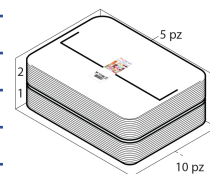

PRODUCT DIMENSIONS

	External Dims.	(var.)	Internal Dims.	(var.)	Bottom Dims.	(var.)
Lenght (cm)	66 cm	± 5%	49 cm	± 5%	-	-
Width (cm)	46 cm	± 5%	39 cm	± 5%	-	-
Diameter (cm)	-	-	-	-	-	-
Height (cm)	1,5 cm	± 5%				
Useful Capacity	-	-	Capacity on top		-	-

MATERIAL SPECIFICATIONS

Type of Material	PS POLYSTYRENE FOOD GRADE TRANSPARENT OR COLOURED
Material Composition	-
Density (g/cm3)	1,05 ± 5%

PRODUCT SPECIFICATIONS

Net Weight (g)	800 g	± 5%
Working load limit (Pa)	N/A	
Max temperature of use	+40°C for over 6 months	
Min temperature of use	-18°C for over 6 months	
Suitable for food contact*	Suitable for all food	
Repeated use for 125 washes up to 65°C	YES	
Use in freezer (<-18°C)	NO	Use in blast chiller NO
Use in convection oven	NO	Use in microwave NO
Sterilization process	NO	Pasteurization process NO

* In compliance with EU Regulations 10/2011, 1935/2004 and Italian laws. Declaration of conformity available on request.

PACKAGING

BOX

Dimensions (cm)	L 48,9 x P 68,9 x H 13,4 cm
Volume	0,045147414 mc
Gross Weight Box	8,65 Kg
Qty. per package	5 PCS
Packages per box	2
Total Qty.	10 PCS

PALLET

Dimensions (cm)	L 80 x P 120 x H 111 cm - Configurazione PALLETEURO SC114/4 (16)
Pallet Volume	1,0656 mc
Pallet Height (cm)	111 cm
Pallet Gross Weight (kg)	158,40 kg
Boxes per Pallet	16
Layers per Pallet	8
Boxes per Layer	2
Boxes on top	-
Qty. per Pallet	160 PCS