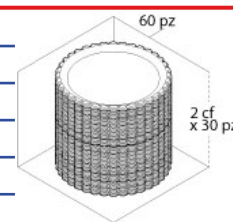

	External Dims. (var.)		Internal Dims. (var.)		Bottom Dims. (var.)	
Length (cm)	-	-	-	-	-	-
Width (cm)	-	-	-	-	-	-
Diameter (cm)	40 cm	± 5%	-	-	35 cm	± 5%
Height (cm)	-	-	-	-	-	-
Useful Capacity	-	-	Capacity on top		-	-

MATERIAL SPECIFICATIONS

Type of Material	PET-PP
Material Composition	-
Density (g/cm3)	1,33 ± 5%

PRODUCT SPECIFICATIONS

Net Weight (g)	145,16667 g	± 5%
Working load limit (Pa)	N/A	
Max temperature of use	+40°C for 1 month	
Min temperature of use	-18°C for 1 month	
Suitable for food contact*	Suitable for all foods	
Repeated use for 125 washes up to 65°C	NO	
Use in freezer (<-18°C)	NO	Use in blast chiller NO
Use in convection oven	NO	Use in microwave NO
Sterilization process	NO	Pasteurization process NO

* In compliance with EU Regulations 10/2011, 1935/2004 and Italian laws. Declaration of conformity available on request.

PACKAGING

BOX

Dimensions (cm)	L 41,5 x P 41,5 x H 12 cm
Volume	0,020667 mc
Gross Weight Box	9,522 Kg
Qty. per package	30 PCS
Packages per box	2
Total Qty.	60 PCS

PALLET

Dimensions (cm)	L 80 x P 120 x H 130 cm - Configurazione PALLETEURO SC121/40 (60)
Pallet Volume	1,248 mc
Pallet Height (cm)	130 cm
Pallet Gross Weight (kg)	591,320 kg
Boxes per Pallet	60
Layers per Pallet	10
Boxes per Layer	6
Boxes on top	-
Qty. per Pallet	3600 PCS