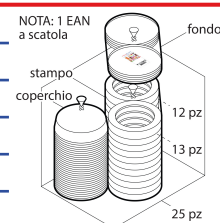

PRODUCT DIMENSIONS

	External Dims.	(var.)	Internal Dims.	(var.)	Bottom Dims.	(var.)
Lenght (cm)	-	-	-	-	-	-
Width (cm)	-	-	-	-	-	-
Diameter (cm)	24 cm	± 5%	-	-	-	-
Height (cm)	8 cm	± 5%	-	-	-	-
Useful Capacity	12 porzioni	± 5%	Capacity on top	-	-	-

MATERIAL SPECIFICATIONS

Type of Material	PS POLYSTYRENE FOOD GRADE TRANSPARENT OR COLOURED
Material Composition	-
Density (g/cm3)	1,05 ± 5%

PRODUCT SPECIFICATIONS

Net Weight (g)	381 g	± 5%
Working load limit (Pa)	N/A	
Max temperature of use	+40°C for over 6 months	
Min temperature of use	-18°C for over 6 months	
Suitable for food contact*	Suitable for all foods	
Repeated use for 125 washes up to 65°C	YES	
Use in freezer (<-18°C)	NO	Use in blast chiller NO
Use in convection oven	NO	Use in microwave NO
Sterilization process	NO	Pasteurization process NO

* In compliance with EU Regulations 10/2011, 1935/2004 and Italian laws. Declaration of conformity available on request.

PACKAGING

BOX

Dimensions (cm)	L 39,9 x P 59,4 x H 52,9 cm
Volume	0,125376174 mc
Gross Weight Box	10,615 Kg
Qty. per package	25 PCS
Packages per box	1
Total Qty.	25 PCS