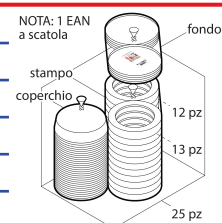

PRODUCT DIMENSIONS

	External Dims.	(var.)	Internal Dims.	(var.)	Bottom Dims.	(var.)
Lenght (cm)	-	-	-	-	-	-
Width (cm)	-	-	-	-	-	-
Diameter (cm)	21,5 cm	± 5%	-	-	-	-
Height (cm)	9 cm	± 5%	-	-	-	-
Useful Capacity	10 porzioni	± 5%	Capacity on top	-	-	-

MATERIAL SPECIFICATIONS

Type of Material	PS POLYSTYRENE FOOD GRADE TRANSPARENT OR COLOURED
Material Composition	-
Density (g/cm3)	1,05 ± 5%

PRODUCT SPECIFICATIONS

Net Weight (g)	190 g	± 5%
Working load limit (Pa)	N/A	
Max temperature of use	+40°C for over 6 months	
Min temperature of use	-18°C for over 6 months	
Suitable for food contact*	Suitable for all foods	
Repeated use for 125 washes up to 65°C	YES	
Use in freezer (<-18°C)	NO	Use in blast chiller NO
Use in convection oven	NO	Use in microwave NO
Sterilization process	NO	Pasteurization process NO

* In compliance with EU Regulations 10/2011, 1935/2004 and Italian laws. Declaration of conformity available on request.

PACKAGING

BOX

Dimensions (cm)	L 34,4 x P 56,4 x H 44,4 cm
Volume	0,086143104 mc
Gross Weight Box	5,63 Kg
Qty. per package	25 PCS
Packages per box	1
Total Qty.	25 PCS

PALLET

Dimensions (cm)	L 80 x P 120 x H 230 cm - Configurazione PALLETEURO SCH3 (20)
Pallet Volume	2,208 mc
Pallet Height (cm)	230 cm
Pallet Gross Weight (kg)	132,60 kg
Boxes per Pallet	20
Layers per Pallet	5
Boxes per Layer	4
Boxes on top	-
Qty. per Pallet	500 PCS