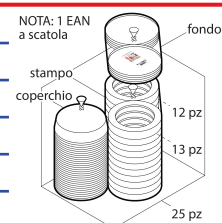

PRODUCT DIMENSIONS

	External Dims.	(var.)	Internal Dims.	(var.)	Bottom Dims.	(var.)
Lenght (cm)	-	-	-	-	-	-
Width (cm)	-	-	-	-	-	-
Diameter (cm)	14 cm	± 5%	-	-	-	-
Height (cm)	9 cm	± 5%	-	-	-	-
Useful Capacity	4 porzioni	± 5%	Capacity on top	-	-	-

MATERIAL SPECIFICATIONS

Type of Material	PS POLYSTYRENE FOOD GRADE TRANSPARENT OR COLOURED
Material Composition	-
Density (g/cm3)	1,05 ± 5%

PRODUCT SPECIFICATIONS

Net Weight (g)	113 g	± 5%
Working load limit (Pa)	N/A	
Max temperature of use	+40°C for over 6 months	
Min temperature of use	-18°C for over 6 months	
Suitable for food contact*	Suitable for all foods	
Repeated use for 125 washes up to 65°C	YES	
Use in freezer (<-18°C)	NO	Use in blast chiller NO
Use in convection oven	NO	Use in microwave NO
Sterilization process	NO	Pasteurization process NO

* In compliance with EU Regulations 10/2011, 1935/2004 and Italian laws. Declaration of conformity available on request.

PACKAGING

BOX

Dimensions (cm)	L 30,4 x P 40,4 x H 38,9 cm
Volume	0,047775424 mc
Gross Weight Box	3,445 Kg
Qty. per package	25 PCS
Packages per box	1
Total Qty.	25 PCS

PALLET

Dimensions (cm)	L 80 x P 120 x H 207 cm - Configurazione PALLETEURO SC195-NEUTRA (40)
Pallet Volume	1,9872 mc
Pallet Height (cm)	207 cm
Pallet Gross Weight (kg)	157,800 kg
Boxes per Pallet	40
Layers per Pallet	5
Boxes per Layer	8
Boxes on top	-
Qty. per Pallet	1000 PCS