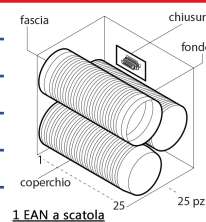

PRODUCT DIMENSIONS

	External Dims.	(var.)	Internal Dims.	(var.)	Bottom Dims.	(var.)
Lenght (cm)	-	-	-	-	-	-
Width (cm)	-	-	-	-	-	-
Diameter (cm)	16 cm	± 5%	-	-	-	-
Height (cm)	9 cm	± 5%				
Useful Capacity	6 porzioni	± 5%	Capacity on top		-	-

MATERIAL SPECIFICATIONS

Type of Material	PS POLYSTYRENE FOOD GRADE TRANSPARENT OR COLOURED
Material Composition	-
Density (g/cm3)	1,05 ± 5%

PRODUCT SPECIFICATIONS

Net Weight (g)	152 g	± 5%
Working load limit (Pa)	N/A	
Max temperature of use	+40°C for over 6 months	
Min temperature of use	-18°C for over 6 months	
Suitable for food contact*	Suitable for all foods	
Repeated use for 125 washes up to 65°C	YES	
Use in freezer (<-18°C)	NO	Use in blast chiller NO
Use in convection oven	NO	Use in microwave NO
Sterilization process	NO	Pasteurization process NO

* In compliance with EU Regulations 10/2011, 1935/2004 and Italian laws. Declaration of conformity available on request.

PACKAGING

BOX

Dimensions (cm)	L 30,4 x P 40,4 x H 38,9 cm
Volume	0,047775424 mc
Gross Weight Box	4,42 Kg
Qty. per package	25 PCS
Packages per box	1
Total Qty.	25 PCS

PALLET

Dimensions (cm)	L 80 x P 120 x H 207 cm - Configurazione PALLETEURO SC195-NEUTRA (40)
Pallet Volume	1,9872 mc
Pallet Height (cm)	207 cm
Pallet Gross Weight (kg)	196,80 kg
Boxes per Pallet	40
Layers per Pallet	5
Boxes per Layer	8
Boxes on top	-
Qty. per Pallet	1000 PCS