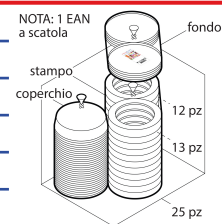

PRODUCT DIMENSIONS

	External Dims.	(var.)	Internal Dims.	(var.)	Bottom Dims.	(var.)
Lenght (cm)	-	-	-	-	-	-
Width (cm)	-	-	-	-	-	-
Diameter (cm)	21,5 cm	± 5%	-	-	-	-
Height (cm)	9 cm	± 5%	-	-	-	-
Useful Capacity	10 porzioni	± 5%	Capacity on top	-	-	-

MATERIAL SPECIFICATIONS

Type of Material	PS POLYSTYRENE FOOD GRADE TRANSPARENT OR COLOURED
Material Composition	-
Density (g/cm3)	1,05 ± 5%

PRODUCT SPECIFICATIONS

Net Weight (g)	272,88 g	± 5%
Working load limit (Pa)	N/A	
Max temperature of use	+40°C for over 6 months	
Min temperature of use	-18°C for over 6 months	
Suitable for food contact*	Suitable for all foods	
Repeated use for 125 washes up to 65°C	YES	
Use in freezer (<-18°C)	NO	Use in blast chiller NO
Use in convection oven	NO	Use in microwave NO
Sterilization process	NO	Pasteurization process NO

* In compliance with EU Regulations 10/2011, 1935/2004 and Italian laws. Declaration of conformity available on request.

PACKAGING

BOX

Dimensions (cm)	L 40,4 x P 40,4 x H 37,9 cm
Volume	0,061858864 mc
Gross Weight Box	7,634 Kg
Qty. per package	25 PCS
Packages per box	1
Total Qty.	25 PCS

PALLET

Dimensions (cm)	L 80 x P 120 x H 236 cm - Configurazione PALLETEURO SC193 (36)
Pallet Volume	2,2656 mc
Pallet Height (cm)	236 cm
Pallet Gross Weight (kg)	294,824 kg
Boxes per Pallet	36
Layers per Pallet	6
Boxes per Layer	6
Boxes on top	-
Qty. per Pallet	900 PCS