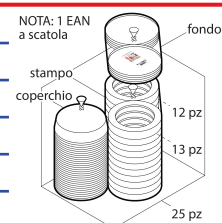

PRODUCT DIMENSIONS

	External Dims.	(var.)	Internal Dims.	(var.)	Bottom Dims.	(var.)
Length (cm)	-	-	-	-	-	-
Width (cm)	-	-	-	-	-	-
Diameter (cm)	24 cm	± 5%	-	-	-	-
Height (cm)	9 cm	± 5%				
Useful Capacity	12 porzioni	± 5%	Capacity on top		-	-

MATERIAL SPECIFICATIONS

Type of Material	PS POLYSTYRENE FOOD GRADE TRANSPARENT OR COLOURED
Material Composition	-
Density (g/cm3)	1,05 ± 5%

PRODUCT SPECIFICATIONS

Net Weight (g)	352,32 g	± 5%
Working load limit (Pa)	N/A	
Max temperature of use	+40°C for over 6 months	
Min temperature of use	-18°C for over 6 months	
Suitable for food contact*	Suitable for all foods	
Repeated use for 125 washes up to 65°C	YES	
Use in freezer (<-18°C)	NO	Use in blast chiller NO
Use in convection oven	NO	Use in microwave NO
Sterilization process	NO	Pasteurization process NO

* In compliance with EU Regulations 10/2011, 1935/2004 and Italian laws. Declaration of conformity available on request.

PACKAGING

BOX

Dimensions (cm)	L 34,4 x P 56,4 x H 44,4 cm
Volume	0,086143104 mc
Gross Weight Box	9,688 Kg
Qty. per package	25 PCS
Packages per box	1
Total Qty.	25 PCS

PALLET

Dimensions (cm)	L 80 x P 120 x H 230 cm - Configurazione PALLETEURO SCH3 (20)
Pallet Volume	2,208 mc
Pallet Height (cm)	230 cm
Pallet Gross Weight (kg)	213,760 kg
Boxes per Pallet	20
Layers per Pallet	5
Boxes per Layer	4
Boxes on top	-
Qty. per Pallet	500 PCS