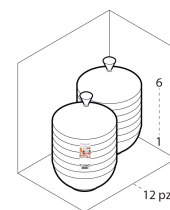

PRODUCT DIMENSIONS

	External Dims. (var.)		Internal Dims. (var.)		Bottom Dims. (var.)	
Lenght (cm)	-	-	-	-	-	-
Width (cm)	-	-	-	-	-	-
Diameter (cm)	13,7 cm	± 5%	8,5 cm	± 5%	6,5 cm	± 5%
Height (cm)	7,5 cm	± 5%				
Useful Capacity	500 cc	± 5%	Capacity on top		-	-

MATERIAL SPECIFICATIONS

Type of Material	PP POLYPROPYLENE FOOD GRADE TRANSPARENT OR COLOURED
Material Composition	-
Density (g/cm3)	0,09 ± 5%

PRODUCT SPECIFICATIONS

Net Weight (g)	97,26 g ± 5%		
Working load limit (Pa)	N/A		
Max temperature of use	+70°C for 2 hours		
Min temperature of use	-18°C for over 6 months		
Suitable for food contact*	Suitable for all foods		
Repeated use for 125 washes up to 65°C	YES		
Use in freezer (<-18°C)	NO	Use in blast chiller	NO
Use in convection oven	NO	Use in microwave	NO
Sterilization process	NO	Pasteurization process	NO

* In compliance with EU Regulations 10/2011, 1935/2004 and Italian laws. Declaration of conformity available on request.

PACKAGING

BOX

Dimensions (cm)	L 27,5 x P 20 x H 28,5 cm
Volume	0,015675 mc
Gross Weight Box	1,36912 Kg
Qty. per package	1 PCS
Packages per box	12
Total Qty.	12 PCS

PALLET

Dimensions (cm)	L 80 x P 120 x H 208 cm - Configurazione PALLETEURO SC403 (126)
Pallet Volume	1,9968 mc
Pallet Height (cm)	208 cm
Pallet Gross Weight (kg)	192,50912 kg
Boxes per Pallet	126
Layers per Pallet	7
Boxes per Layer	18
Boxes on top	-
Qty. per Pallet	1512 PCS