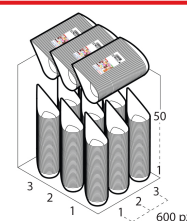

PRODUCT DIMENSIONS

	External Dims. (var.)		Internal Dims. (var.)		Bottom Dims. (var.)	
Lenght (cm)	10,3 cm	± 5%	-	-	3,2 cm	± 5%
Width (cm)	-	-	-	-	4,5 cm	± 5%
Diameter (cm)	-	-	-	-	-	-
Height (cm)	3,8 cm	± 5%				
Useful Capacity	-	-	Capacity on top		-	-

MATERIAL SPECIFICATIONS

Type of Material	PS POLYSTYRENE FOOD GRADE TRANSPARENT OR COLOURED
Material Composition	-
Density (g/cm3)	1,05 ± 5%

PRODUCT SPECIFICATIONS

Net Weight (g)	7,47 g ± 5%		
Working load limit (Pa)	N/A		
Max temperature of use	+70°C for 2 hours		
Min temperature of use	-18°C for over 6 months		
Suitable for food contact*	Suitable for all foods		
Repeated use for 125 washes up to 65°C	YES		
Use in freezer (<-18°C)	NO	Use in blast chiller	NO
Use in convection oven	NO	Use in microwave	NO
Sterilization process	NO	Pasteurization process	NO

* In compliance with EU Regulations 10/2011, 1935/2004 and Italian laws. Declaration of conformity available on request.

PACKAGING

BOX

Dimensions (cm)	L 19 x P 24,5 x H 27 cm
Volume	0,0125685 mc
Gross Weight Box	4,653 Kg
Qty. per package	50 PCS
Packages per box	12
Total Qty.	600 PCS

PALLET

Dimensions (cm)	L 80 x P 120 x H 225 cm - Configurazione PALLETEURO SC850NEW (160)
Pallet Volume	2,16 mc
Pallet Height (cm)	225 cm
Pallet Gross Weight (kg)	764,480 kg
Boxes per Pallet	160
Layers per Pallet	8
Boxes per Layer	20
Boxes on top	-
Qty. per Pallet	96000 PCS