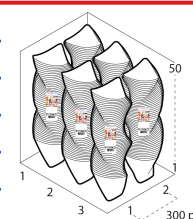

PRODUCT DIMENSIONS

	External Dims.	(var.)	Internal Dims.	(var.)	Bottom Dims.	(var.)
Lenght (cm)	-	-	-	-	-	-
Width (cm)	8 cm	± 5%	-	-	-	-
Diameter (cm)	7,5 cm	± 5%	-	-	3,5 cm	± 5%
Height (cm)	6,6 cm	± 5%				
Useful Capacity	120 cc	± 5%	Capacity on top		-	-

MATERIAL SPECIFICATIONS

Type of Material	PS POLYSTYRENE FOOD GRADE TRANSPARENT OR COLOURED
Material Composition	-
Density (g/cm3)	1,05 ± 5%

PRODUCT SPECIFICATIONS

Net Weight (g)	10,53 g	± 5%
Working load limit (Pa)	N/A	
Max temperature of use	+70°C for 2 hours	
Min temperature of use	-18°C for over 6 months	
Suitable for food contact*	Suitable for all foods	
Repeated use for 125 washes up to 65°C	NO	
Use in freezer (<-18°C)	NO	Use in blast chiller NO
Use in convection oven	NO	Use in microwave NO
Sterilization process	NO	Pasteurization process NO

* In compliance with EU Regulations 10/2011, 1935/2004 and Italian laws. Declaration of conformity available on request.

PACKAGING

BOX

Dimensions (cm)	L 19 x P 24,5 x H 27 cm
Volume	0,0125685 mc
Gross Weight Box	3,33 Kg
Qty. per package	50 PCS
Packages per box	6
Total Qty.	300 PCS